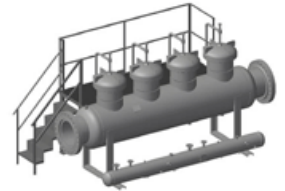

AIR INTAKE / VACUUM / COMPRESSED GAS FILTER SOLUTIONS

ASME Code Pressure Vessels

Particulate & Coalescing Filter Vessels to 1480psi

- Enameled Carbon Steel
- Stainless Steel
- Pleated element design
- Low ΔP @ high flow
- Stainless steel safety cages

Horizontal Gas Filter Coalescers

- Multi-Stage Design
- Removes Particles & Liquids from Natural Gas Streams
- Up to 3000psig
- Rated 0.03 Micron+

Vacuum Exhaust & Intake Filters

Custom Knock Pots

- Low Pressure Drop
- Increased Filter Area
- Higher Dirt Holding Capacity
- Hinged Swing Bolt Closure
- Throat Safety Cages