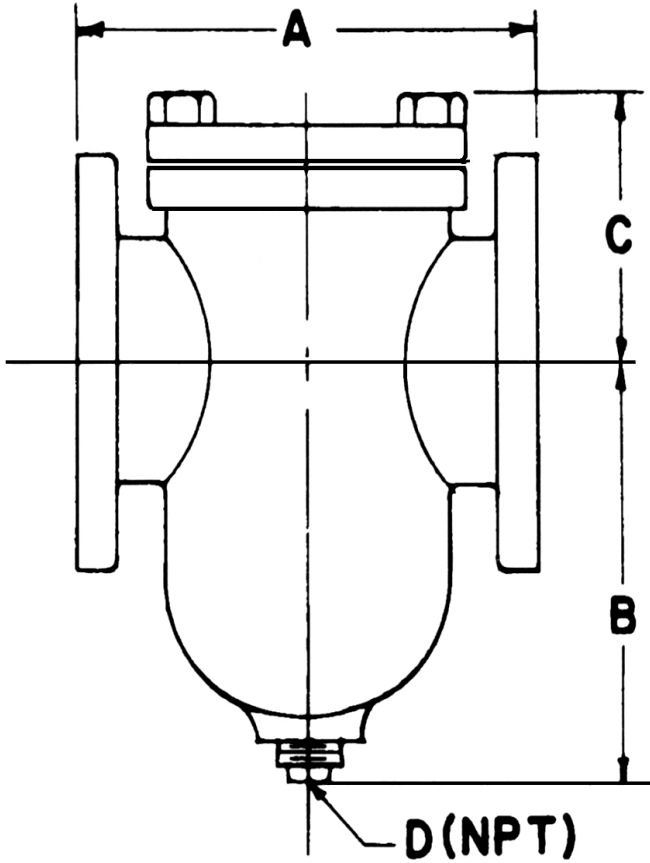

150# & 300# STAINLESS STEEL FLANGED SIMPLEX BASKET STRAINER

MODELS: F85SS & F86SS

PRESSURE-TEMPERATURE RATINGS		
STEAM:	F85SS	150 psi @ 565° F
	F86SS	300 psi @ 1125° F
WOG:	F85SS	275 psi @ 100° F
	F86SS	720 psi @ 100° F

DIMENSIONS & WEIGHTS ARE APPROXIMATE
(Apply for certified drawings)

SERVICE RECOMMENDATIONS

These strainers are designed for long term service under demanding conditions created by high temperatures and pressures. These models are designed for medium or coarse straining. The maximum temperature is limited by the gasket material.

CONSTRUCTION

Extremely durable bodies cast in type 316 stainless steel (ASTM A351 Grade CF8M). All sizes have a bolted cover for easy access to the basket. Both models can be ordered with taps for the installation of pressure gauges (not supplied). All sizes feature tapped and plugged NPT drain connections.

BASKETS

Sizes 3" & above feature slant baskets which allow for a straight through flow and results in extremely low pressure drop.

For steam service, we normally furnish .045 perf up through the 10" pipe size. Above 10", we furnish 1/16" perf.

For water service, we normally furnish 1/16" perf for sizes up to 3", and 1/8" perf for 4" and up.

Baskets are also available in other perforations and mesh linings in a variety of material such as Monel, Alloy 20 and Hastelloy. Standard basket is type 304 stainless steel.

INDIVIDUALLY HYDROSTATICALLY TESTED

Size: in	2"	2 1/2"	3"	4"	5"	6"	8"	10"	12"	14"	16"
mm	50	65	80	100	125	150	200	250	300	350	400
A: F85SS	8 1/2	8	8 3/4	11 3/16	12 1/4	13 7/8	17 3/8	21 5/8	25	47 1/8	47 1/8
A: F86SS	8 1/2	8 11/16	9 9/16	11 3/4	13 1/8	14 3/4	18 1/8	22 7/8	25 3/8	47 1/8	47 1/8
B	5 7/8	5 7/16	5 1/2	7 7/8	10 1/4	12 1/2	15 1/8	16	23 3/4	34 3/8	34 3/8
C	4 3/4	4 1/4	5 1/2	6	5 5/8	5 13/16	8	10 3/8	12 3/8	20 3/16	20 3/16
D (NPT)	1/2	3/4	3/4	1	1	1 1/4	1 1/2	1 1/2	2	2	2
Wt: F85SS	34	34	46	70	108	168	234	402	682	-	-
Wt: F86SS	34 1/2	39 3/4	54	86	121	196	292	460	790	-	-
Clean Cv	42	85	135	280	475	800	1450	3100	5000	7400	9000

FABROTECH INDUSTRIES, INC.

18" & 20" DIMENSIONS AVAIL. ON REQ.

Fischer-Robertson, Inc.
3890 Symmes Road
Hamilton, OH 45015
ph 513-860-3445 fx 513-860-4744
www.fischer-robertson.com