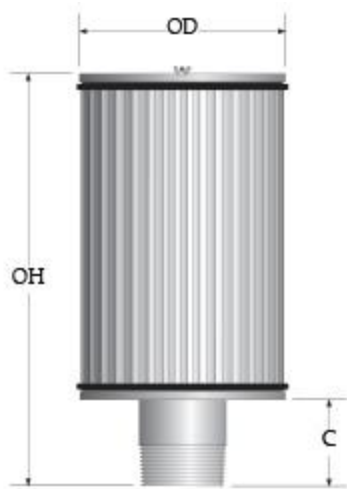

## Standard Filter Housings

HOOD-LESS STYLE WITH MALE NPT (MT)

HOOD STYLE WITH PLATE FLANGE (FF)

## **CONSTRUCTION OF STANDARD FILTER HOUSINGS**

Standard construction is of welded carbon steel, coated with an industrial enamel finish, providing strength and durability. Also available with stainless steel construction for additional strength and durability. Models may be mounted on machinery or piped to a remote location. Standard air intake housings are available with or without a hood. May be modified or customized to meet your specific requirements.