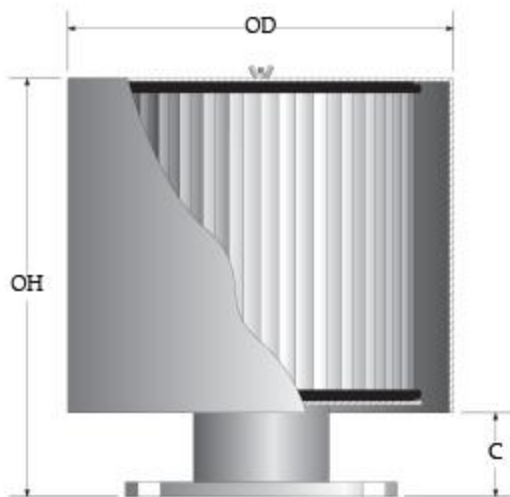

## Standard Filter Housings

HOOD-LESS STYLE WITH MALE NPT (MT)

HOOD STYLE WITH PLATE FLANGE (FF)

## **CONSTRUCTION OF STANDARD FILTER HOUSINGS**

Standard construction is of welded carbon steel, coated with an industrial enamel finish, providing strength and durability. Also available with stainless steel construction for additional strength and durability. Models may be mounted on machinery or piped to a remote location. Standard air intake housings are available with or without a hood. May be modified or customized to meet your specific requirements.

## **CONNECTION OPTIONS**

- Pipe thread or flange connection sizes of 2.0 to 24.0 are available
- Male NPT (MT) or plate flanges (FF) are standard
- Flanges match diameter and drilling for 150# ANSI
- Optional connections available: Right angle base for side mounts (AF), female NPT (FT), bevel (BV), and plain cut (PE)